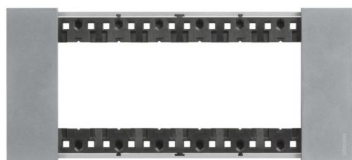

# Product sheet

LIVING NOW BTICINO

Living Now - 6 modules cover plate, MOON

REF. BT-KA4806NW | EAN. 8005543616406

[> Visit e-catalogue](#)

## Product characteristics

- Extreme purity of the design and precision of geometries  
Living Now has a unique shape, compact, distinctive.
- Innovative design : perfect flatness of the switch thanks to a self - centering system of the covers that allows the controllers to always remain aligned to the plate, even after multiple drives.
- Floating Frame : a flexible frame, placed on the back of the cover plate, free to move on the four corners, ensuring an optimal installation. Thanks to the floating frame, Living Now seems fluctuating on the wall.
- 6 modules, brushed Zama, MOON finish
- Delivered with dedicated packaging to maintain the aesthetic characteristics unaltered

### Usage

- Innovative Design: unique and compact shape that, once completed with the covers, gives the switch an absolute flatness. The brushed or natural finishes enhance the intrinsic beauty of the material. The slight variations in effect are a distinctive element of value, which privileges the quality of craftsmanship, compared to the glossy object.

### Avantages

- Innovative Design: unique and compact shape that, completed with the covers, gives the switch an absolute flatness
- Floating frame: a flexible frame, placed on the back of the plate, free to move on the four corners, which guarantees an optimal installation by masking the imperfections of the wall or in the case of plasterboard boxes.
- The separation between the aesthetic and functional parts allows to finish the installation in a workmanlike manner avoiding scratches or dirtying