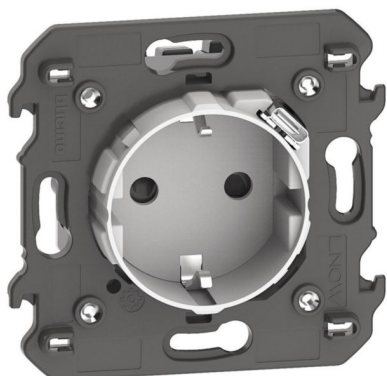

Product sheet

LIVING NOW BTICINO

Living Now - German socket 2P+E, USB C charger, 2M, 1,5A white

REF. BT-KW4141USB | EAN. 8005543653791

[> Visit e-catalogue](#)

Product characteristics

- The Living Now socket allows to take energy with German plugs 16A and USB charger
- The device must be completed with a KW63 cover
- Screw and plate terminals
- Easy installation and removal of the mechanism on the support frame thanks to the new generation of plastic hooking system
- German Standard, USB charger type C, 16A, 2 modules, White

Recommendation / Restriction

- For internal use only.

The product's benefits

Installation

- Further improvement of the installation and removal in support thanks to the new generation of plastic hooks.

Usage

- Living Now sockets are provided with contact protection ensuring greater safety at home: these protections shield from accidental electrical contacts in the absence of a plug.

Avantages

- It is coordinated with the L.NOW aesthetic
- The mobile surface of the socket guarantees a completely aligned appearance on the switch, an even greater safety. It prevents the deposit of dust typical of this type of socket