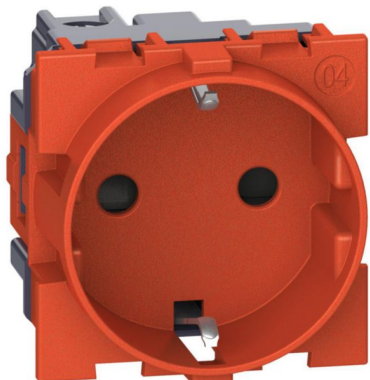

Product sheet

LIVING NOW BTICINO

Living Now - German standard socket P30, 16 A, 2 modules, red

REF. BT-KR4141 | EAN. 8005543648797

> [Visit e-catalogue](#)

Product characteristics

- The Living Now socket allows to take energy with German plugs 16A
- The device must be completed with a KR03 cover
- Screw and plate terminals
- Easy installation and removal of the mechanism on the support frame thanks to the new generation of plastic hooking system
- German Standard, 16A, 2 modules, Red

Recommendation / Restriction

- For internal use only.

The product's benefits

Installation

- Further improvement of the installation and removal in support thanks to the new generation of plastic hooks.

Usage